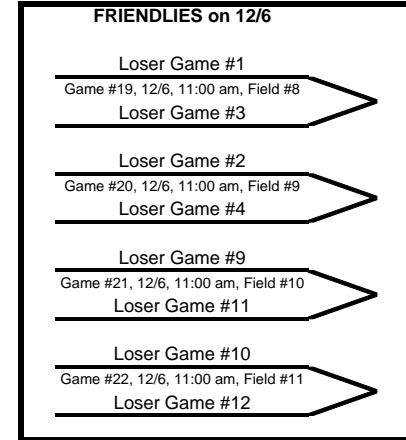

Redlands AYSO Fall 2008 End of Season Tournament

GU10 Championship

Note: The Field Numbers for 12/6 will be different than they have been all season. A Field Map for 12/6 will be added to this page over the Thanksgiving Holiday.