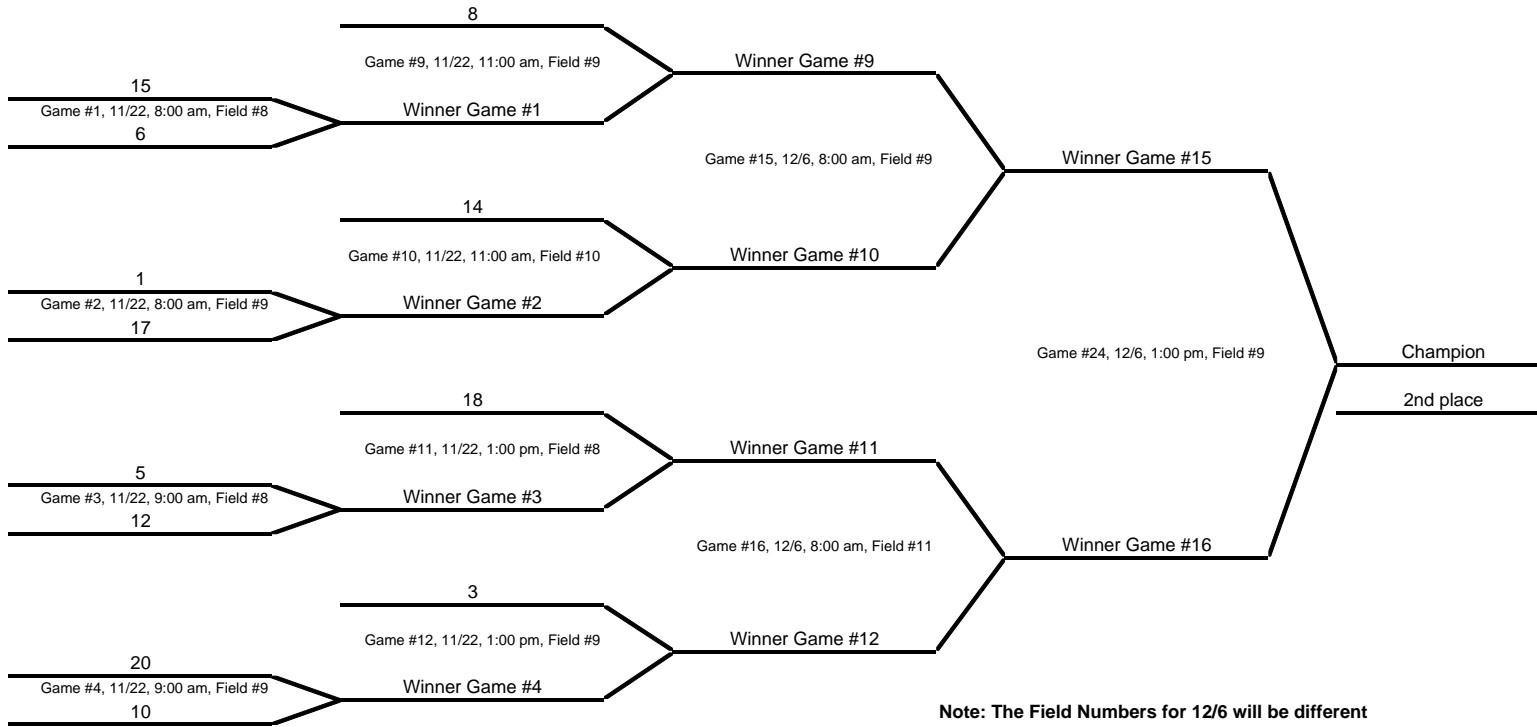

Redlands AYSO Fall 2008 End of Season Tournament

GU10 Championship

Note: The Field Numbers for 12/6 will be different than they have been all season. A Field Map for 12/6 will be added to this page over the Thanksgiving Holiday.

GU10 Cup